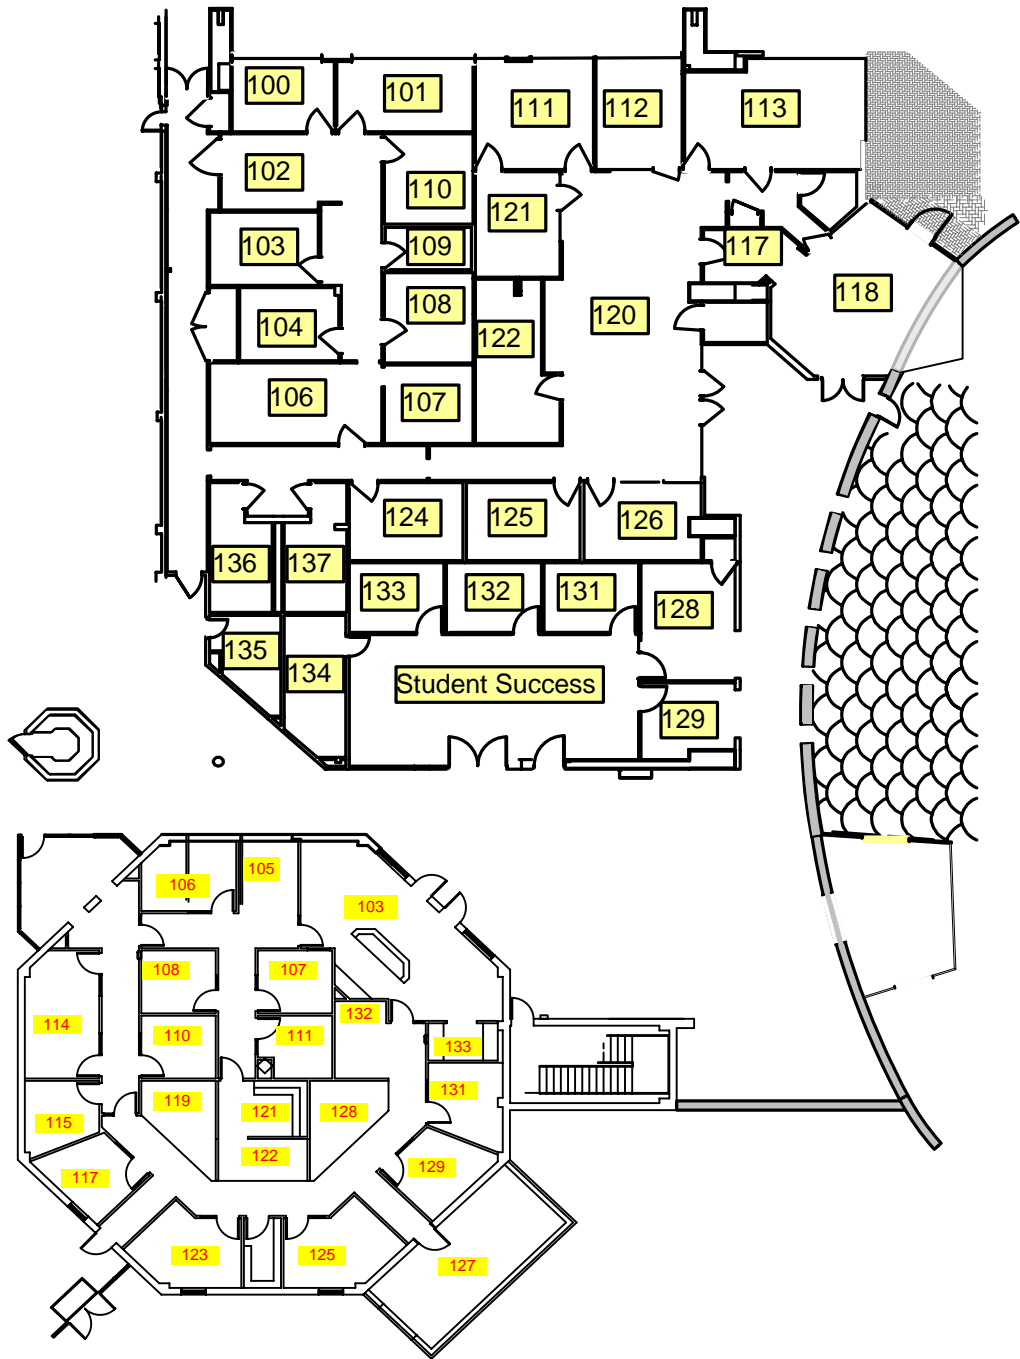

**SAVANNAH
TECHNICAL COLLEGE
Savannah Campus**

Administration,
Student Success
Campus Shop

LIBRARY

First Floor Goodman Hall

Second Floor Goodman Hall

Auto Tech/ Trailers

ITC Building/ Trailers

Business area