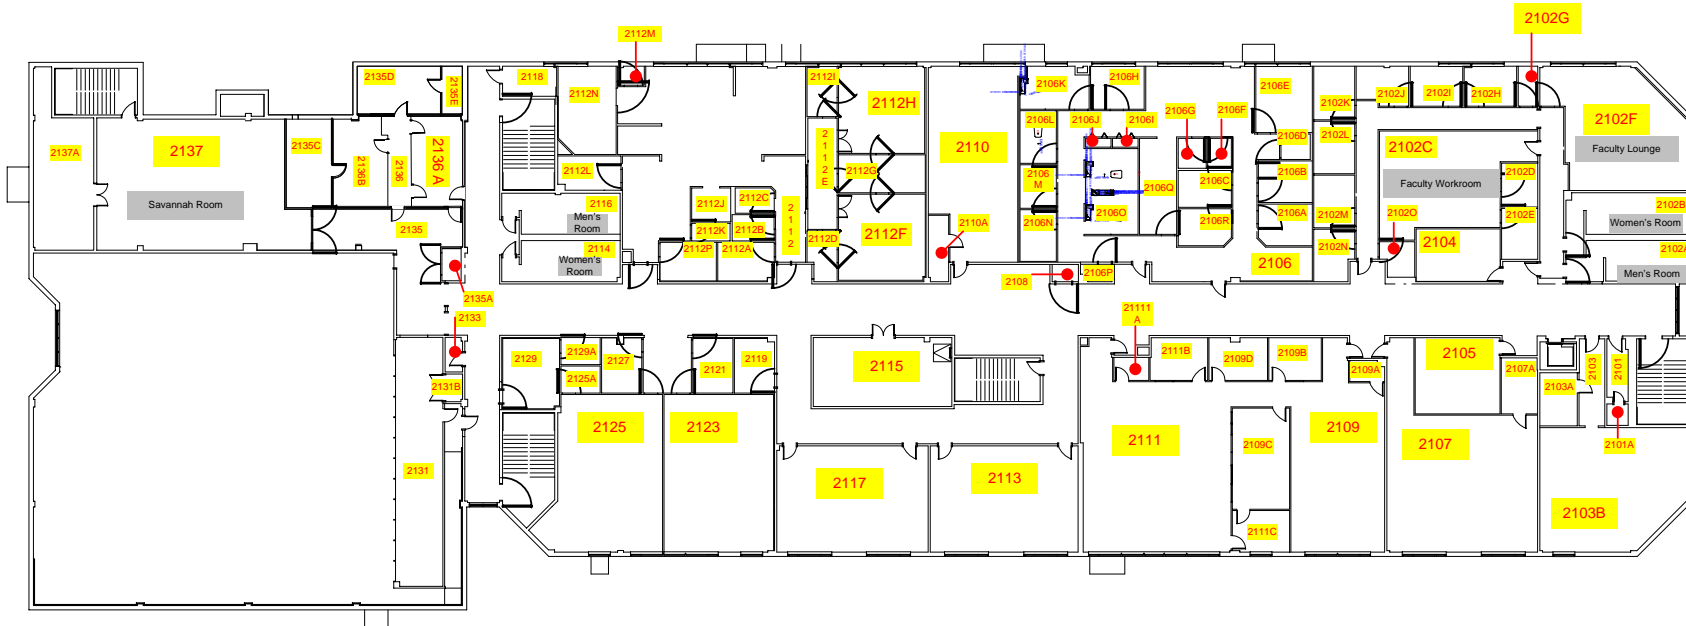

**SAVANNAH
TECHNICAL COLLEGE
Savannah Campus**

Administration,
Student Success
Campus Shop

LIBRARY

First Floor Goodman Hall

Second Floor Goodman Hall

Auto Tech/ Trailers

ITC Building/ Trailers

Business area